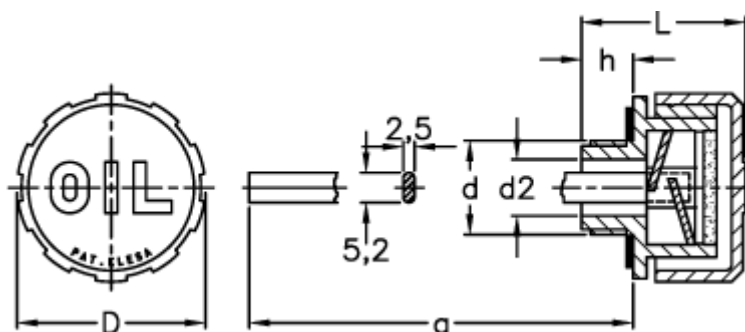

Data Sheet

Article number: 2311053999

Description: E+G Breather plug
SFP.30-22x1,5+F+a FIL

Measures

a = 188
D = 31
d = M22x1,5
d2 = 12
h = 9.5
L = 29.5